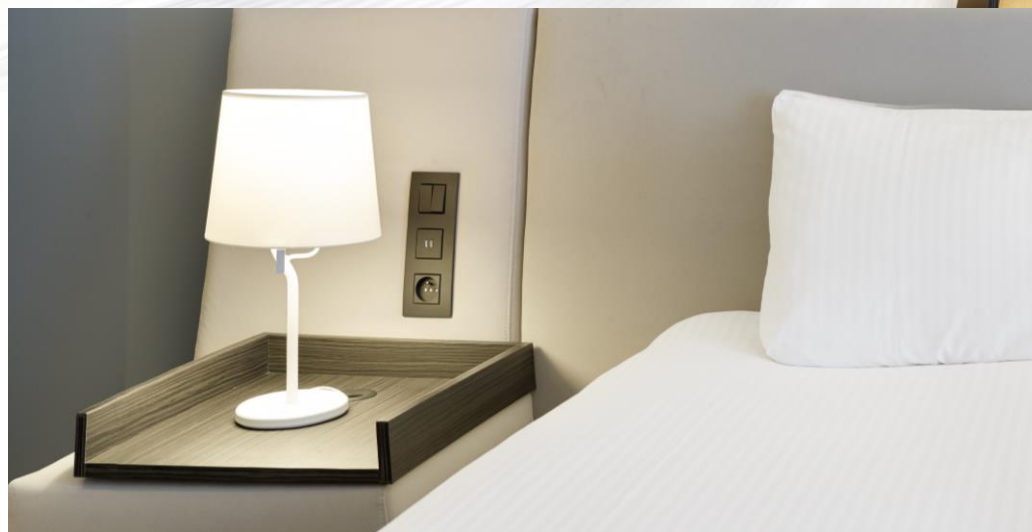

# Rooms

120 Comfortable, Modern, Luxurious & Spacious Rooms

- 120 Renovated Standard rooms
- 8 Junior Suites
- 1 Palace Suite
- Free Wifi & Breakfast Buffet
- Safe, mini-Bar, Tv,
- Private Access to the 'Thermes of Spa'
- City Or Garden View
- Usb technology

***New in 2018***

***Standard ROOM Renovated***

**JUNIOR SUITE**