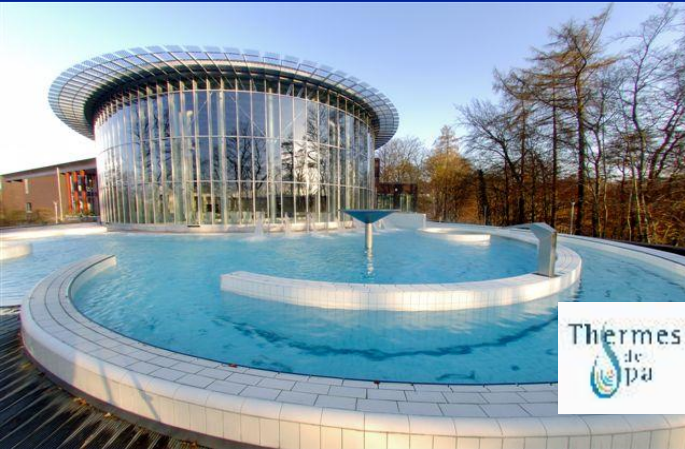

Thermes of Spa

A world of Relaxation for Body & Mind

*Leave your room in bathrobe and take
the private funicular*

- Special packages & prices for Hotel guests
- 800m² In- & Outdoor Thermal Baths, Saunas, Hammam & Wood light relaxation room
- Wide variety of Thermal and Beauty Treatments
- Discover our Packages or Gift ideas

Contact