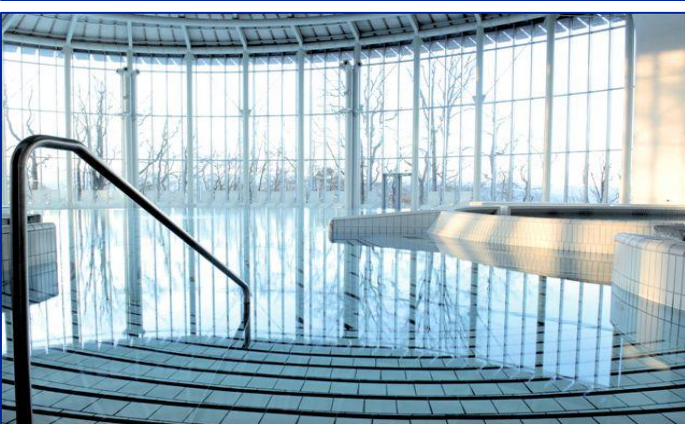

Thermes of Spa

A world of Relaxation for Body & Mind

*Leave your room in bathrobe and take
the private funicular*

- Special packages & prices for Hotel guests
- 800m² In- & Outdoor Thermal Baths, Saunas, Hammam & Wood light relaxation room
- Wide variety of Thermal and Beauty Treatments
- Discover our Packages or Gift ideas

Contact