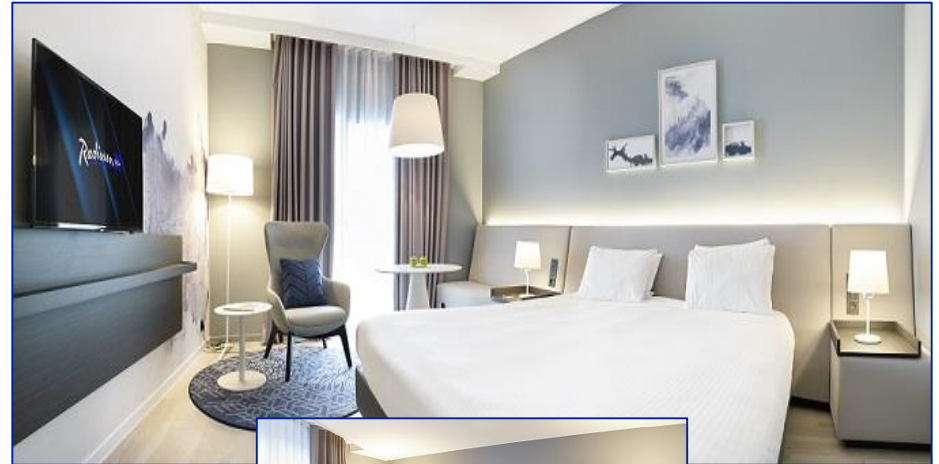

# Rooms

120 Comfortable, Modern, Luxurious & Spacious Rooms

- 120 Renovated Standard rooms
- 8 Junior Suites
- 1 Palace Suite
- Free Wifi & Breakfast Buffet
- Safe, mini-Bar, Tv,
- Private Access to the 'Thermes of Spa'
- City Or Garden View
- Usb technology

***New in 2018***

***Standard ROOM Renovated***

**JUNIOR SUITE**